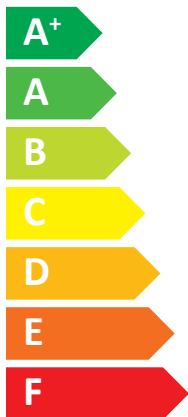

ENERG

енергия · ενεργεια

ROSSATO

AIR INVERTER IN4-08M-150

A⁺⁺

A⁺

Two icons showing sound power levels. The top icon shows a speaker inside a house with the value **41 dB**. The bottom icon shows a speaker outside a house with the value **58 dB**.

A legend for energy consumption in kW, shown as three colored squares: dark blue for 07 kW, medium blue for **07 kW**, and light blue for 09 kW.

ENERG

енергия · ενεργεια

Y

IJA

IE

IA

ROSSATO