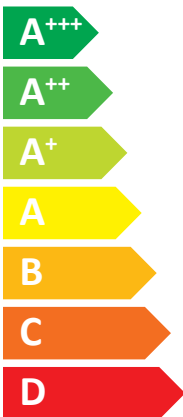

ENERG

енергия · ενεργεια

ROSSATO

AIR INVERTER IN4-08M-150

A⁺⁺

A⁺

Two icons showing sound power levels. The top icon shows a speaker inside a house with the value **41 dB**. The bottom icon shows a speaker outside a house with the value **58 dB**.

A legend for energy consumption in kW, shown as three colored squares: dark blue for 07 kW, medium blue for **07 kW**, and light blue for 09 kW.

ENERG

енергия · ενεργεια

Y

IJA

IE

IA

ROSSATO