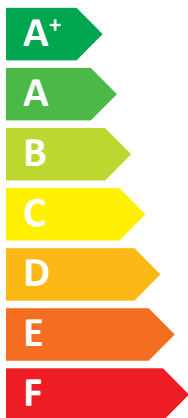

ENERG

енергия · ενεργεια

ROSSATO

AIR INVERTER T4 06M-250

A⁺⁺

A⁺

Two icons showing sound power levels: a speaker inside a house icon labeled **41 dB**, and a speaker outside a house icon labeled **57 dB**.

- 05 kW
- 06 kW**
- 07 kW

ENERG

енергия · ενεργεια

Y

IJA

IE

IA

ROSSATO

AIR INVERTER T4 06M-250

Icons representing energy efficiency features: a radiator, an A++ energy class arrow, a radiator, an A+ energy class arrow, and a tap with 'XL' indicating water saving.

Feature icons: a plus sign, a solar panel, a water tank, a plus sign, a keypad with a hand icon, a plus sign, and a radiator.