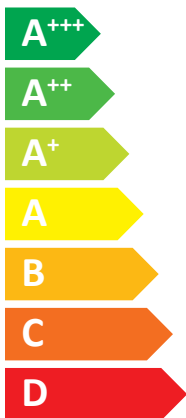

ENERG

енергия · ενεργεια

ROSSATO

AIR INVERTER T4 06M-250

A⁺⁺

A⁺

Two icons showing sound power levels: a speaker inside a house icon labeled **41 dB**, and a speaker outside a house icon labeled **57 dB**.

- 05 kW
- 06 kW**
- 07 kW

ENERG

енергия · ενεργεια

Y

IJA

IE

IA

ROSSATO

AIR INVERTER T4 06M-250

Icons representing energy efficiency features: a radiator, an A++ energy class arrow, a radiator, an A+ energy class arrow, and a tap with 'XL' indicating water saving.

Feature icons: a plus sign, a solar panel, a water tank, a plus sign, a keypad with a hand icon, a plus sign, and a radiator.